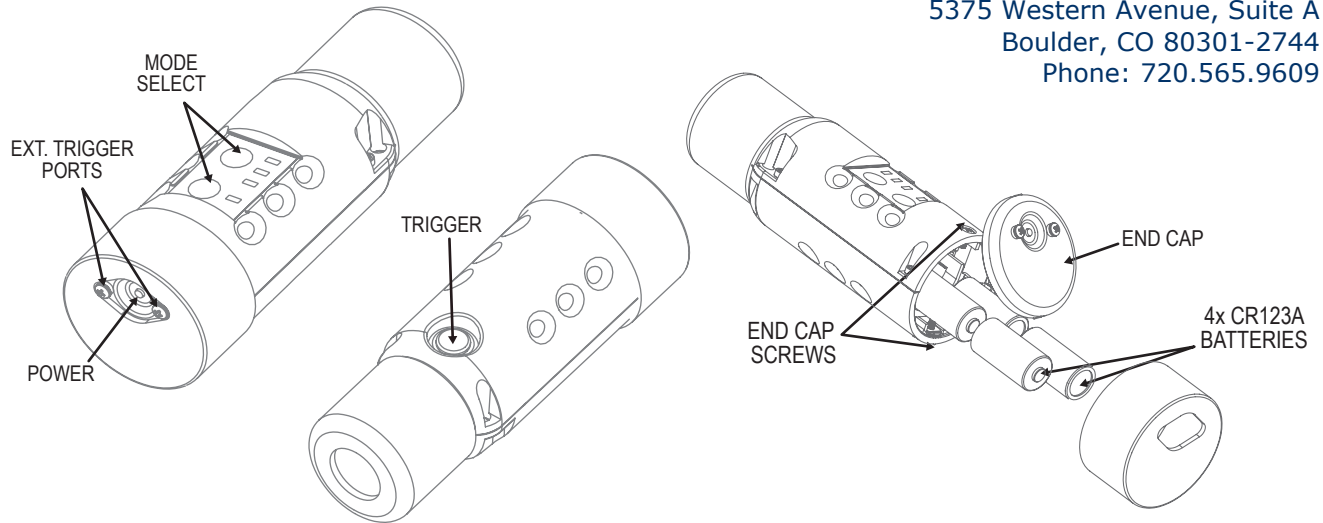

## SafeFlash™ Grenade Simulator

Stratom's SafeFlash is a multi-function grenade and explosive penalty simulation device designed specifically for military, law enforcement, and security professionals. This water-resistant, battery powered device provides an all-inclusive way to simulate standard, short delay, instantaneous, and impact grenade explosions with visual and auditory feedback.

- Four high intensity LED indicators and 110 dB siren provide a non-kinetic grenade simulation.
- Effective use for both indoor and outdoor trainings during the day or night.
- Construction and design allow unit to be reused in multiple trainings without the need to replace cartridges.
- Can be used as a remote explosive penalty device through use of an external wiring access configuration.
- Once SafeFlash is in use, reminder feature provides an audible and visual indicator every 5 minutes until the unit is found and turned off.

## Product Specifications:

General	
Interface Buttons	Trigger, Power, Setting Toggle, REM
Visual Feedback	4 x 0.6" (10 x 1.5 cm) W LED Strips
Audio Feedback	110 db Siren at 4" (10 cm)
Power	Four (4) CR123A Replaceable Batteries (Not Included)
Ports	4- 40 Threaded External Trigger Connections
Features	
Multiple Simulated Grenade Modes	Standard Grenade, Flashbang, and Impact Grenade
REM	Audio and Visual Reminder Every Five (5) Minutes to Prevent Loss
External Functionality	Remote Activation Capable
Dimensions & Weight	
Dimensions	2.12" (5.4 cm) Diameter x 6.15" (15.6 cm) Height Fits Standard Grenade Pouch
Weight	9.2 oz (260 grams)